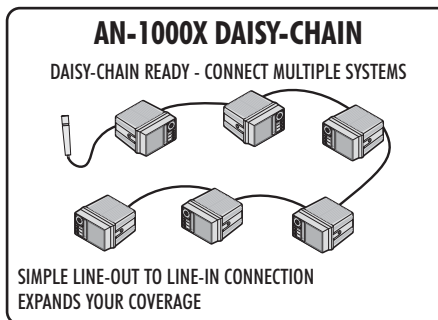

- MIC/LINE CONFIGURABLE XLR INPUT
- MAGNETICALLY SHIELDED SPEAKER
- 220 VOLT CE-COMPLIANT MODEL
- DURABLE INJECTION-MOLDED CASE
- 2-WAY SPEAKER SYSTEM COMBINES
  4.5" WOOFER & DOME TWEETER
- SPEAKER OUTPUT DRIVES
  COMPANION SPEAKER

MADE IN THE USA!

ACCESSORIES

- **AN-1001X** Unpowered companion speaker
- **MIC-90** Professional dynamic, cardioid pattern handheld microphone
- **SC-50** 50' Speaker cable
- **CC-100** Speaker/accessory bag
- **CC-100XL** Speaker/accessory bag - large
- **HC-1550** Custom traveling hard case
- **CC-550** Speaker stand/accessory bag
- **SS-250** Speaker stand
- **MSB-201** Mic stand w/ boom
- **SB-1** Stand mount*
- **SB-3** Ceiling mount bracket*
- **SB-360** 360° swivel wall bracket*

* Available w/ black or white finish