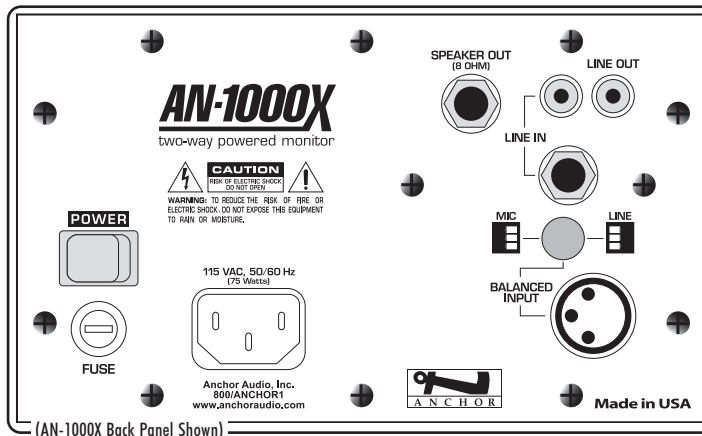

AN-1000X Speaker Monitor

Portable Speaker Monitor Specifications

Advancing Technology

The AN-1000X is the most versatile powered monitor on the market. You can add it to an A/V rack setup, use it as a studio monitor, install it in a trade show booth, or place it in the Captain's quarters on a US Navy warship to monitor activities in the intelligence room. Just imagine . . .

- MIC/LINE CONFIGURABLE XLR INPUT
- MAGNETICALLY SHIELDED SPEAKER
- 220 VOLT CE-COMPLIANT MODEL
- DURABLE INJECTION-MOLDED CASE
- 2-WAY SPEAKER SYSTEM COMBINES
4.5" WOOFER & DOME TWEETER
- SPEAKER OUTPUT DRIVES
COMPANION SPEAKER

* Available w/ black or white finish

AN-1000X SPEAKER SYSTEM TECHNICAL SPECIFICATIONS

Rated Power Output	50 watts continuous @ 4 ohm	Outputs:	
Max SPL @ Rated Power	103 dB @ 1 meter	Line Output	Lo-Z, RCA, buffer isolated line-level
Frequency Response	65 Hz - 20 kHz ± 3dB	Speaker Output	8 ohm, unswitched, 1/4"-phone
Inputs:		AC Power Reqs.	110 - 125Vac, 50/60 Hz, 90W Max 208 - 240Vac, 50/60 Hz, 90W Max
Balanced Input	mic / line configurable, female XLR, switchable phantom power	Dimensions (HWD)	5.25 x 8.4 x 9" / 13 x 21 x 23 cm
Line Input	Hi-Z, unbalanced, 1/4"-phone & RCA	Weight	9.5 pounds / 4.3 Kg